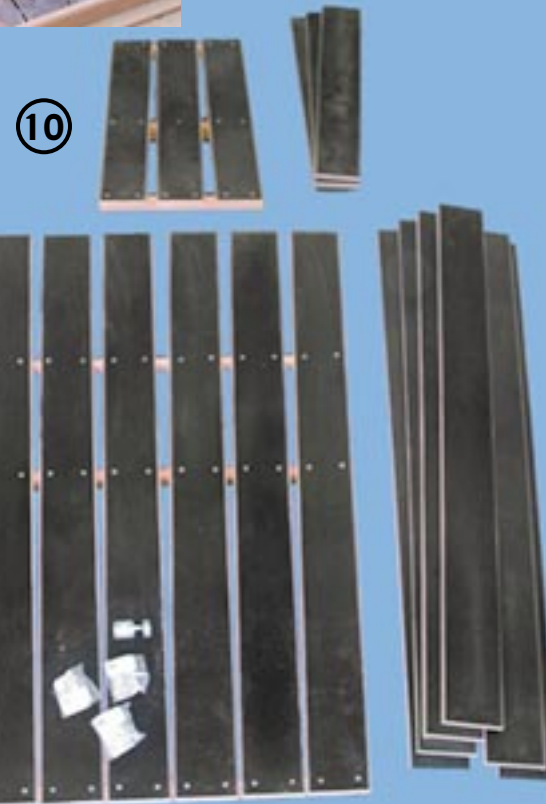

Boat Kits

2

3

detail of wood grain

7

6

4

8

5

Boat Kits

Boat Accessories

Anchor Release System
(from back)

Anchor Release System

Seat Cushions
(sold in cream color only)

**Gull Ash
&
Sawyer Oars**

Baker Sport Model