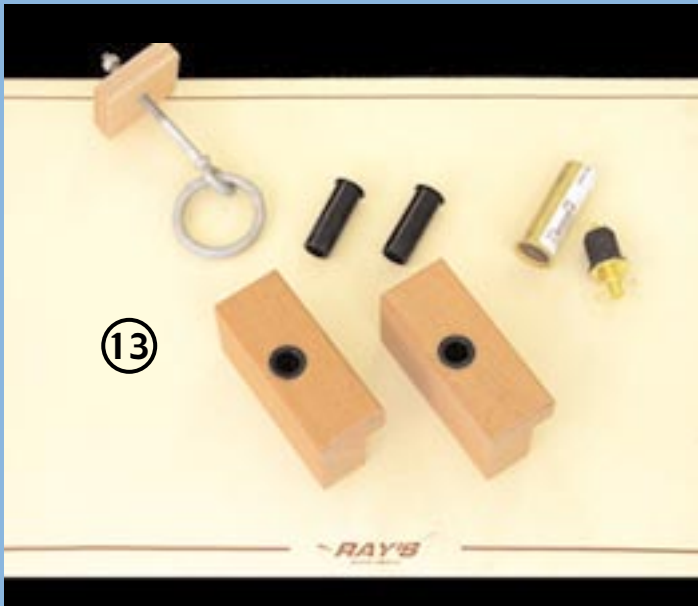

Boat Kits

2

3

detail of wood grain

7

6

4

8

5

Boat Kits

Boat Accessories

Anchor Release System
(from back)

Anchor Release System

Seat Cushions
(sold in cream color only)

**Gull Ash
&
Sawyer Oars**

Baker Sport Model