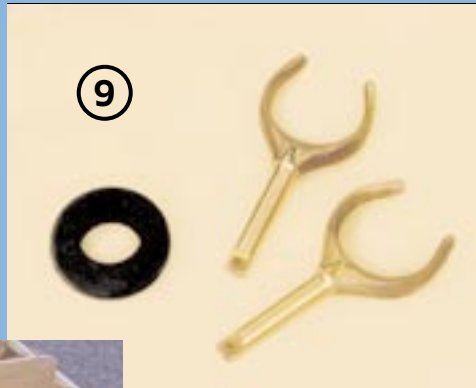

Boat Kits

2

3

detail of wood grain

7

6

4

8

5

Boat Kits

Boat Accessories

Anchor Release System
(from back)

Anchor Release System

Seat Cushions
(sold in cream color only)

**Gull Ash
&
Sawyer Oars**

Baker Sport Model